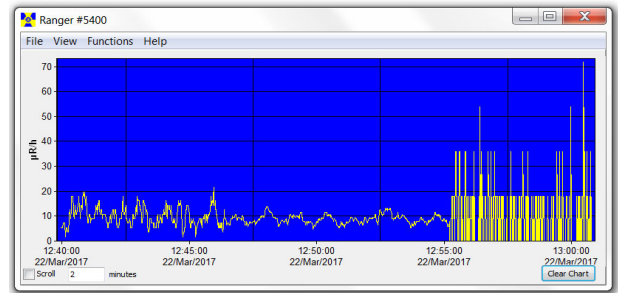

RADIATION ALERT® Monitor 200

Display

Backlit Graphic LCD

Audio Indicator

Sounds with each count (can be switched off for silent operation)

Anti-Saturation

Readout will hold at full scale in radiation fields as high as 100 times the maximum reading.

Power Requirements

2 AA alkaline batteries. Approx. 500 hrs @ background.

Includes

Carrying Case, Xtreme Boot, Stand, Mini-USB Cable, Observer USB Software Download, Certificate of Conformance

Options

NIST Calibration

Bluetooth modular available for use with Observe BLE software and Rad Responder

Limited Warranty

1 year limited warranty