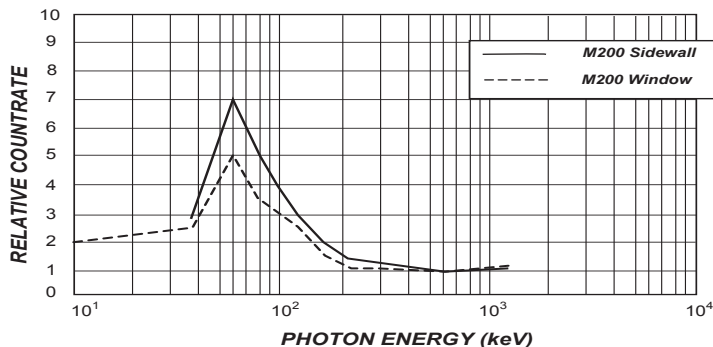

ENERGY RESPONSE
(Relative to Cs-137)

S.E. INTERNATIONAL, INC.

excellence in radiation detection - a β γ x

RADIATION ALERT®

1.931.964.3561

www.seintl.com

radiationinfo@seintl.com