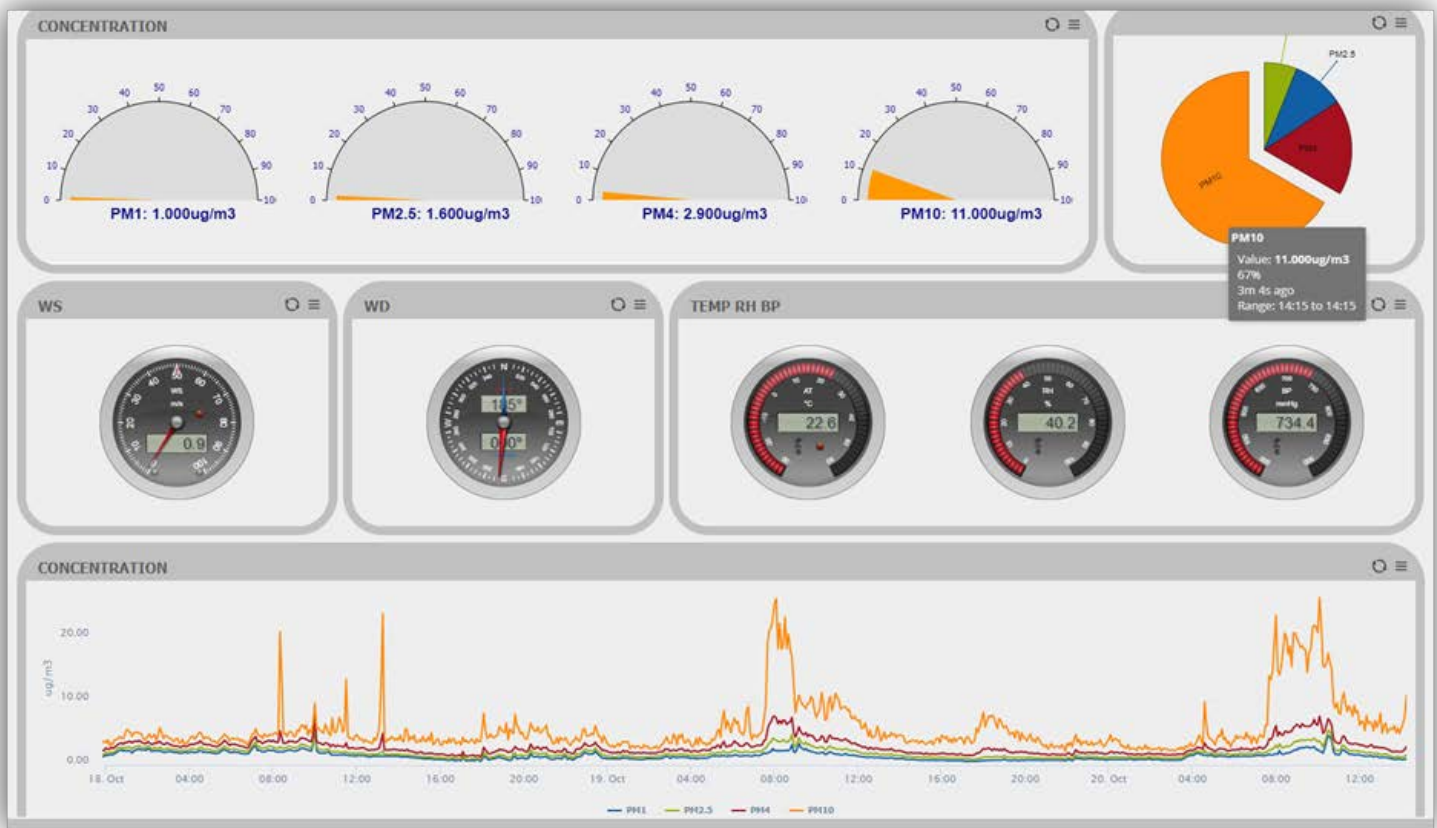

AQ EAGLE SYSTEM

CUSTOM WEB PAGE

The AQ EAGLE system offers personalized access to a custom, secure cloud web page, where averaged data is reported every 15 minutes domestically, and every one hour internationally.

Access your data remotely on any smartphone, laptop, or desktop computer. Additionally, Met One Instruments, Inc. now offers an opt-in feature for data sharing for crowd-sourced research initiatives!